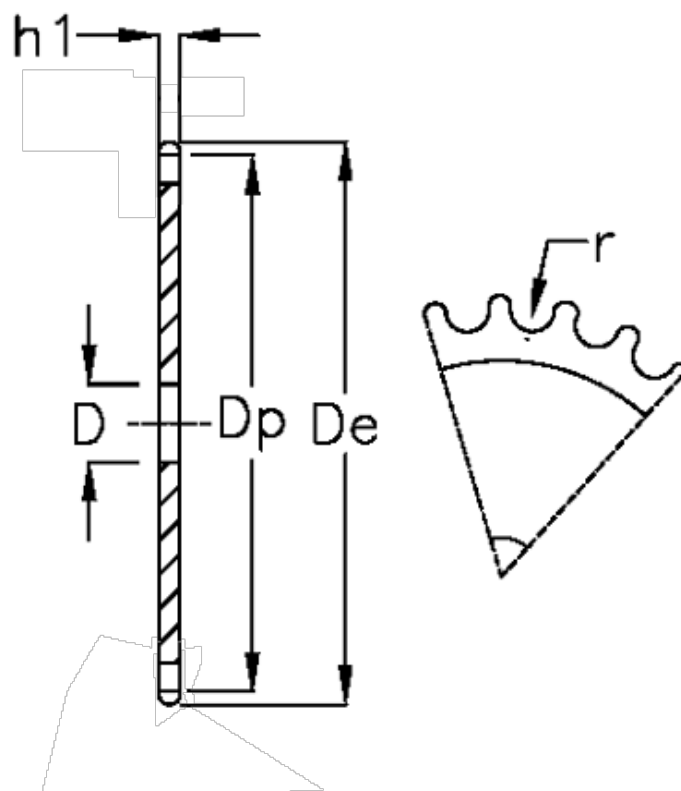

Article number: 616021003014

Description: Plate wheel 06 B-1 Z=14 simplex

## Measures

C	= 1
D	= 8
De	= 46.3
Dp	= 42.8
For chain size	= 3/8 x 7/32
For chain type	= 06 B-1
h1	= 5.3
Number of teeth	= 14

$r = 6.35$